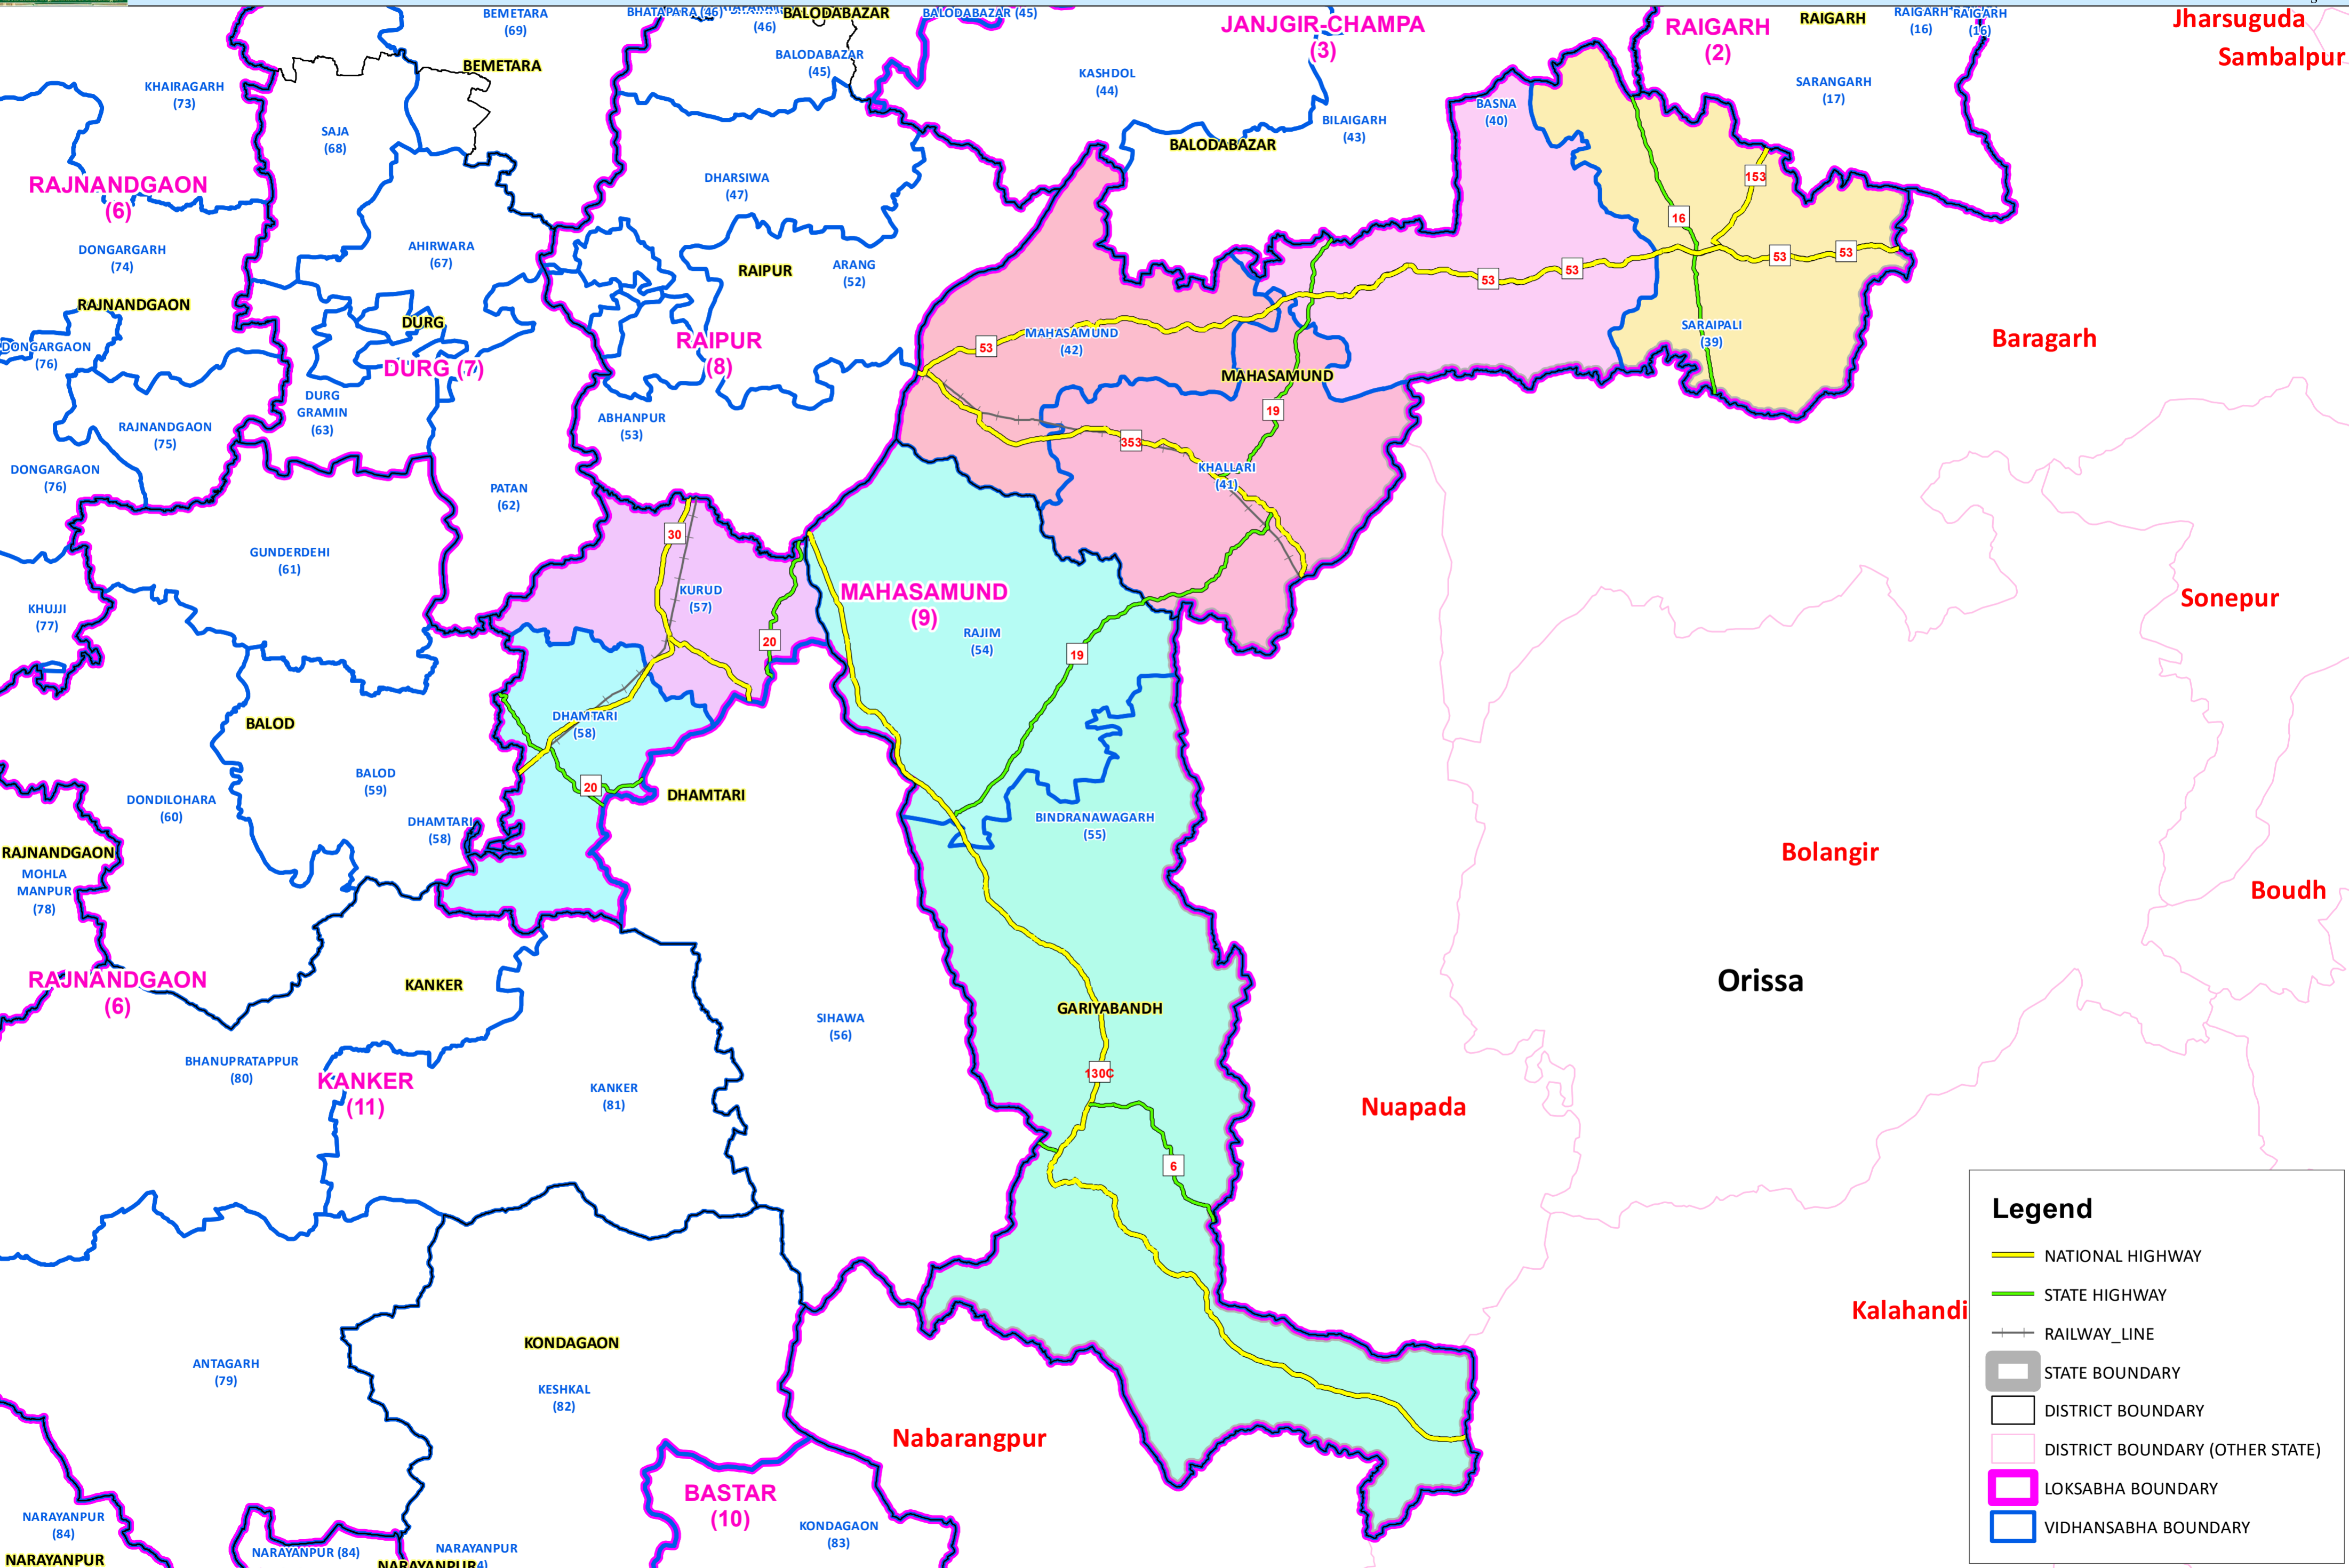

PARLIAMENTARY CONSTITUENCY MAP - MAHASAMUND (9)

Legend

- NATIONAL HIGHWAY
- STATE HIGHWAY
- RAILWAY_LINE
- STATE BOUNDARY
- DISTRICT BOUNDARY
- DISTRICT BOUNDARY (OTHER STATE)
- LOKSABHA BOUNDARY
- VIDHANSABHA BOUNDARY